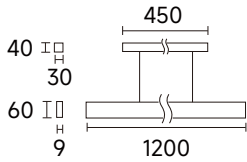

Super Slim

- Aluminum extrusion formed in very slim and elegant shape with 9 mm only.
- CCT changeable switch allows selected the suitable color temperature 3000 /4000/5000K in the field.
- High efficient lumen output with slim and small aperture.
- Up light is available in option.
- 0-10V dimmable function in option.
- Suitable for Reception Desk, Hospitality, Office, Meeting room, Island Table.

Model	Watts	CCT	CRI>80	CRI>90	Direction
3P35111A	24W	WL 3000 K	1835 lm	1560 lm	Down Only
		NL 4000 K	2018 lm	1716 lm	
		CL 5000 K	2118 lm	1801 lm	
3P35111B	12W	WL 3000 K	917 lm	780 lm	Up & Down
	24W	NL 4000 K	1010 lm	858 lm	
		CL 5000 K	1058 lm	900 lm	
3P35111B	24W	WL 3000 K	1835 lm	1560 lm	Up & Down
		NL 4000 K	2018 lm	1716 lm	
		CL 5000K	2118 lm	1801 lm	