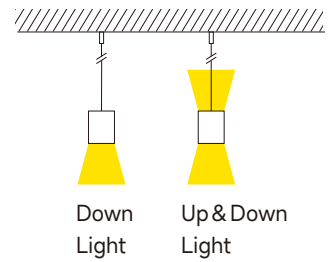

Super Slim

- Aluminum extrusion formed in very slim and elegant shape with 9 mm only.
- CCT changeable switch allows selected the suitable color temperature 3000 /4000/5000K in the field.
- High efficient lumen output with slim and small aperture.
- Up light is available in option.
- 0-10V dimmable function in option.
- Suitable for Reception Desk, Hospitality, Office, Meeting room, Island Table.

Model	Watts	CCT	CRI>80	CRI>90	Direction
3P35111A	24W	WL 3000 K	1835 lm	1560 lm	Down Only
		NL 4000 K	2018 lm	1716 lm	
		CL 5000 K	2118 lm	1801 lm	
3P35111B	12W	WL 3000 K	917 lm	780 lm	Up & Down
	24W	NL 4000 K	1010 lm	858 lm	
		CL 5000 K	1058 lm	900 lm	
3P35111B	24W	WL 3000 K	1835 lm	1560 lm	Up & Down
		NL 4000 K	2018 lm	1716 lm	
		CL 5000K	2118 lm	1801 lm	